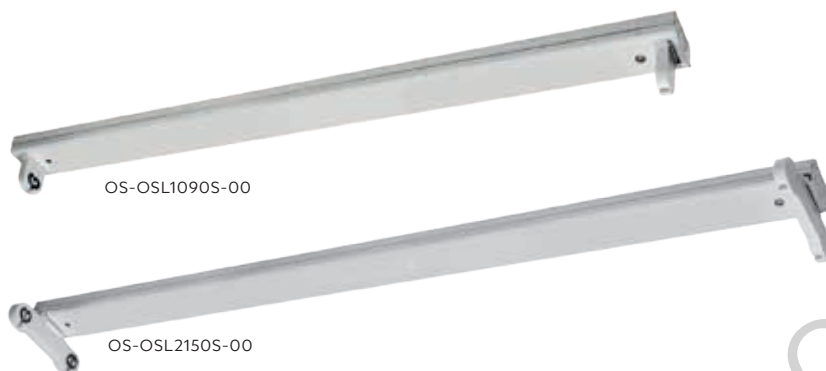

## GTV

PL Oprawa LED | EN LED fixture | RU Светильник LED

Oprawa LED

Folder	INFO	Icons	Weight	Barcode
OS-OSL1060S-00	OSL SLIM-1x60 T8 LED	blacha stalowa, steel sheet, стальной лист,	270 g	5902801017599
OS-OSL1090S-00	OS 1x90 LED		255 g	5901867173720
OS-OSL1120S-00	OS 1x120 LED		320 g	5901867173737
OS-OSL2120S-00	OS 2x120 LED		380 g	5901867173744
OS-OSL1150S-00	OS 1x150 LED		420 g	5901867173751
OS-OSL2150S-00	OS 2x150 LED		470 g	5901867173768